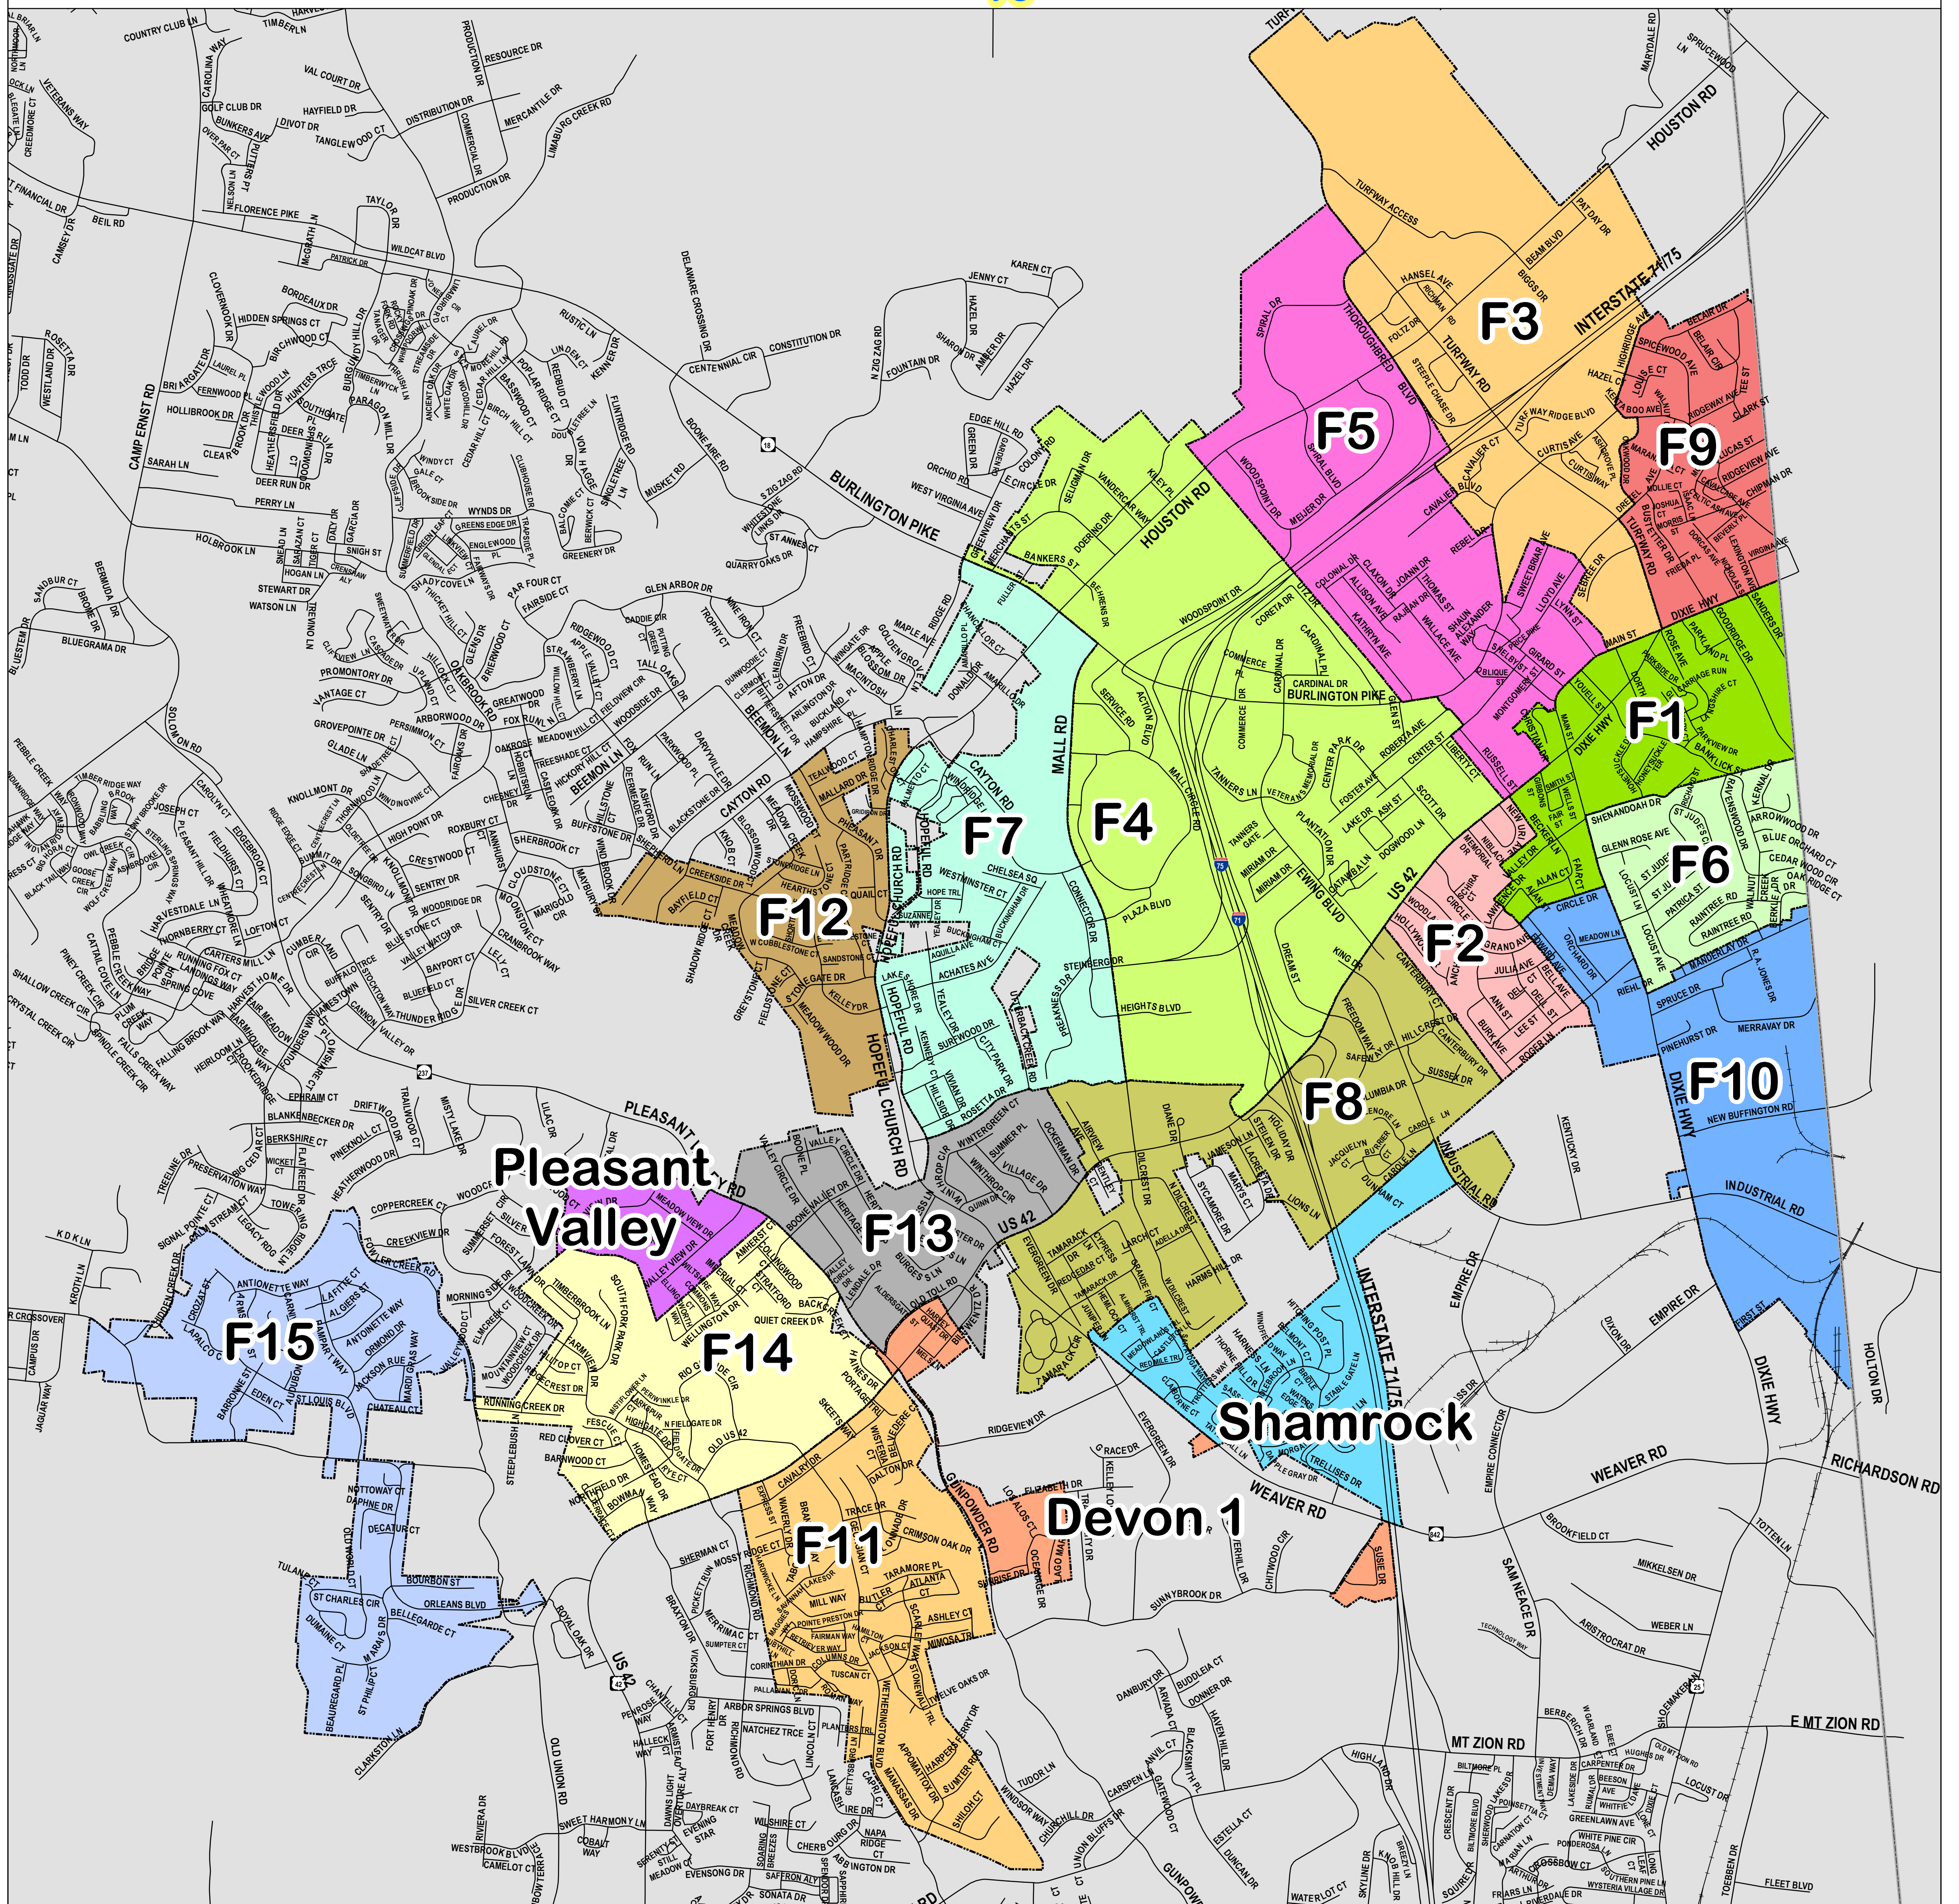

City of Florence Voting Precincts

www.boonecountygis.com

Copyright 2011 Boone County GIS. Reproduction by any means without the express permission of the Boone County Planning Commission is prohibited.

Data used to create this map were compiled from sources that comply with National Map Accuracy Standards. Boone County GIS extends no warranty with respect to the accuracy or content of the information provided by this map. This map should be used for general planning purposes only.

1 inch = 1,200 feet

Boone County GIS - Putting Northern Kentucky on the Map